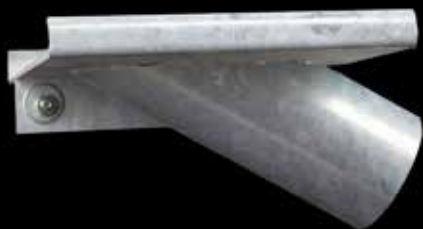

Item No. VT12-P002-Z504

Slim Universal Hinged Swivel Wall Bracket

ARCOSYSTEM® Size 1 (180 mm)

Item No. VT11-P002-E503

Cable Exit

ARCOSYSTEM® Size 1+2

Cable Exit 30°
ARCOSYSTEM® Size 1 Ø 70 mm
Item No. VT1011-P002-A019