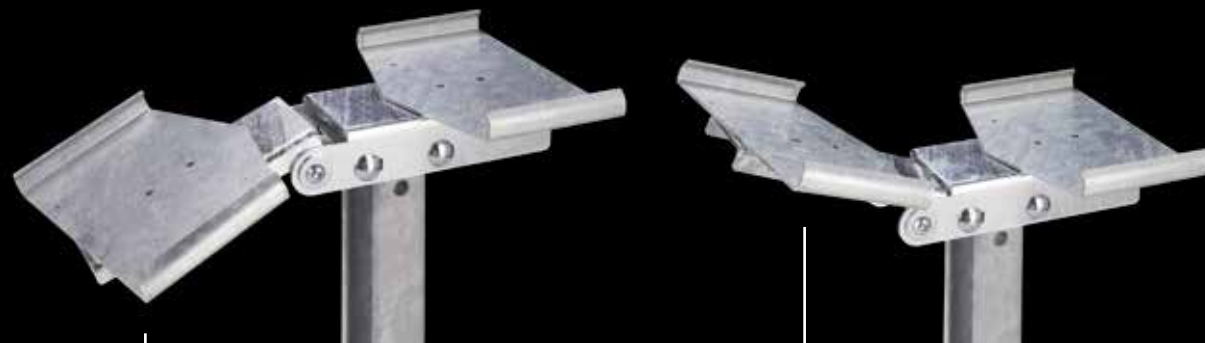

End Cap ARCOSYSTEM® Size 1
Item No. VT11-P002-C025
End Cap ARCOSYSTEM® Size 2
Item No. VT12-P002-C026

ARCOSYSTEM® Size 1+2

**GRP-Connector
ARCOSYSTEM® Size 2 to Size 1**
Item No. VT12-P002-1120

Elevated Bracketry for Sigma Posts

ARCOSYSTEM® Size 1+2

Single Plane Swivel
ARCOSYSTEM® Size 1
Item No. VT11-P002-A005

Single Plane Swivel
ARCOSYSTEM® Size 2
Item No. VT12-P002-A006

ARCOSYSTEM® Size 1+2

Straight Connection Plate
ARCOSYSTEM® Size 1
Item No. VT11-P002-A007

Straight Connection Plate
ARCOSYSTEM® Size 2
Item No. VT12-P002-A008

ARCOSYSTEM® Size 1+2

VARIABLE

Hinged Swivel Riser
ARCOSYSTEM® Size 1
Item No. VT11-P002-1050

Hinged Swivel Riser
ARCOSYSTEM® Size 2
Item No. VT12-P002-1051