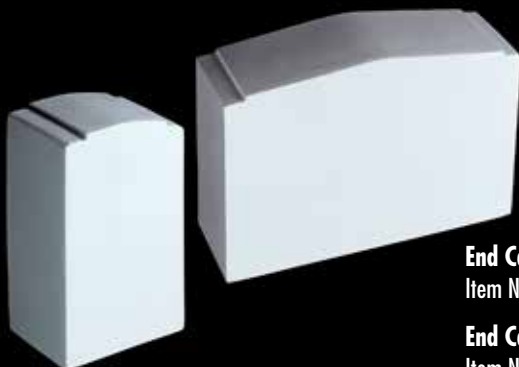

CASTIONI
KABELFÜHRUNGSSYSTEME

ARCOSYSTEM® GRÖSSE 1+2 – FIXING MATERIAL

Composite Parts

ARCOSYSTEM® Size 1

**GRP Trough and Lid
ARCOSYSTEM® Size 1**
Internal Dimension 100 x 160 mm
Item No. VT111006000PGK - Trough and Lid
Item No. VT111006000PGT - Trough
Item No. VT111006000PGD - Lid

ARCOSYSTEM® Size 2

**GRP Trough and Lid
ARCOSYSTEM® Size 2**
Internal Dimension 250 x 160 mm
Item No. VT122506000PGK - Trough and Lid
Item No. VT122506000PGT - Trough
Item No. VT122506000PGD - Lid

ARCOSYSTEM® Size 1+2

End Cap ARCOSYSTEM® Size 1
Item No. VT11-P002-C025
End Cap ARCOSYSTEM® Size 2
Item No. VT12-P002-C026

ARCOSYSTEM® Size 1+2

**GRP-Connector
ARCOSYSTEM® Size 2 to Size 1**
Item No. VT12-P002-1120

Elevated Bracketry for Sigma Posts