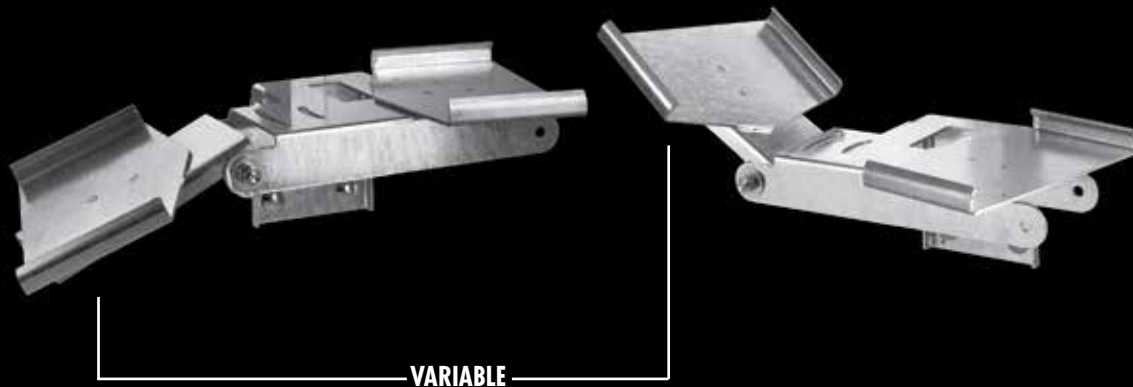

ARCOSYSTEM® Size 1+2

Single Plane Swivel Wall Bracket

ARCOSYSTEM® Size 1 (180)

Item No. VT11-P002-E501

Single Plane Swivel Wall Bracket

ARCOSYSTEM® Size 2 (180)

Item No. VT12-P002-Z502

Slim Single Plane Swivel Wall Bracket

ARCOSYSTEM® Size 1 (180)

Item No. VT11-P002-E505

ARCOSYSTEM® Size 1+2

Universal Hinged Swivel Wall Bracket

ARCOSYSTEM® Size 1 (180 mm)

Item No. VT11-P002-E506

Universal Hinged Swivel Wall Bracket

ARCOSYSTEM® Size 2 (180 mm)

Item No. VT12-P002-Z504

Slim Universal Hinged Swivel Wall Bracket

ARCOSYSTEM® Size 1 (180 mm)

Item No. VT11-P002-E503

Cable Exit

ARCOSYSTEM® Size 1+2

Cable Exit 30°
ARCOSYSTEM® Size 1 Ø 70 mm
Item No. VT1011-P002-A019