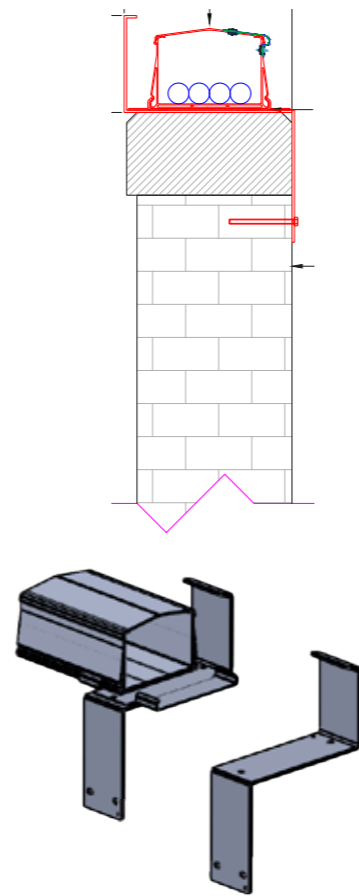

Overall height 180/300 mm

Hole distance 115 mm

Size 1
 180/300 mm

Size 2
 180/300 mm

Size 1 slim
 180 mm

Round Head Screw M12 Standard 100 mm

Other lengths on request.

Hole distance 170 mm

After the installation

LONDON

BRIDGE

Initial situation

After the installation

Security strap for lid

ARCOSYSTEM® Bridges > 10 m with substructure

ARCOSYSTEM® Bridges > 10 m with substructure

ARCOSYSTEM® Fixation to Ballast Boards

ARCOSYSTEM® Outhanging systems

ARCOSYSTEM® Outhanging systems

ARCOSYSTEM® Outhanging systems

ARCOSYSTEM® Outhanging systems large

ARCOSYSTEM® Installation on an angle adapter