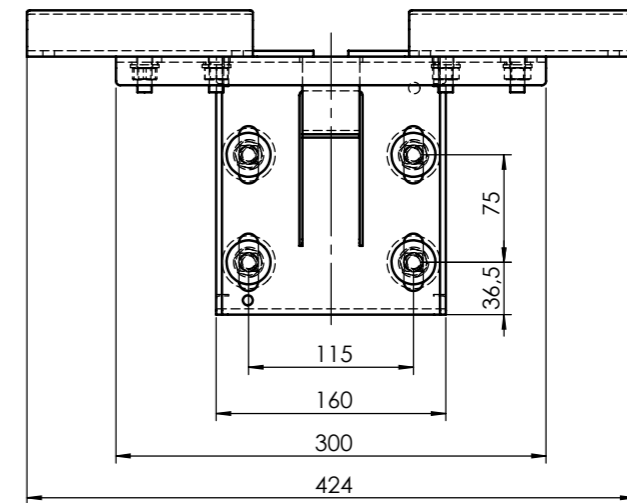

CASTIONI
KABELFÜHRUNGSSYSTEME

ARCOSYSTEM® FOR BRIDGES+WALLS

OUTHANGING SYSTEMS

STANDARD VARIATIONS

Overall height 180 mm
 ARCOSYSTEM® Size 1+2
 Hole distance 100 mm

Overall height 300 mm
 ARCOSYSTEM® Size 1+2
 Hole distance 110 mm

Overall height 180/300 mm

Hole distance 115 mm

Size 1
 180/300 mm

Size 2
 180/300 mm

Size 1 slim
 180 mm

Round Head Screw M12 Standard 100 mm

Other lengths on request.

Hole distance 170 mm

Hole distance 190 mm

Further solutions/
 hole distances on request.

INSTALLATION BACKPLATE

Positioning of round head screw can be done from both sides

FRIEDRICHSHAFEN

Initial situation

After the installation