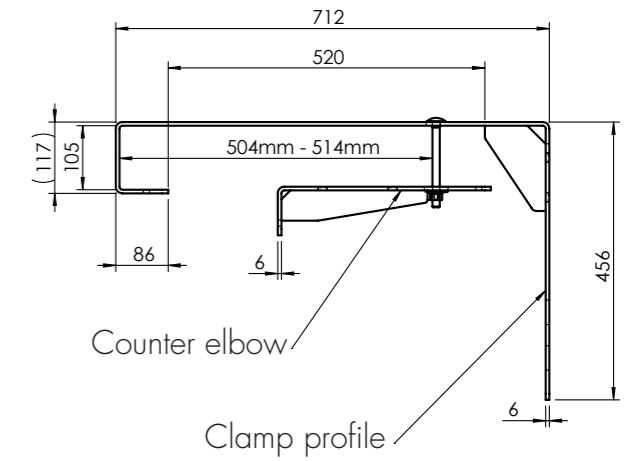

Overall height 180/300 mm

Hole distance 115 mm

Size 1
 180/300 mm

Size 2
 180/300 mm

Size 1 slim
 180 mm

Round Head Screw M12 Standard 100 mm

Other lengths on request.

Hole distance 170 mm

Hole distance 190 mm

Further solutions/
 hole distances on request.

INSTALLATION BACKPLATE

Positioning of round head screw can be done from both sides

FRIEDRICHSHAFEN

Initial situation

After the installation