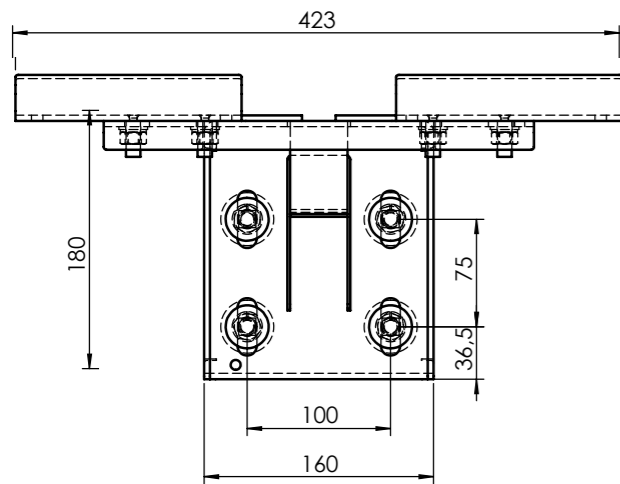

CASTIONI
KABELFÜHRUNGSSYSTEME

ARCOSYSTEM® FOR BRIDGES+WALLS

OUTHANGING SYSTEMS

STANDARD VARIATIONS

Overall height 180 mm
 ARCOSYSTEM® Size 1+2
 Hole distance 100 mm

Overall height 300 mm
 ARCOSYSTEM® Size 1+2
 Hole distance 110 mm

Overall height 180/300 mm

Hole distance 115 mm

Size 1
 180/300 mm

Size 2
 180/300 mm

Size 1 slim
 180 mm

Round Head Screw M12 Standard 100 mm

Other lengths on request.

Hole distance 170 mm

Hole distance 190 mm

Further solutions/
 hole distances on request.

INSTALLATION BACKPLATE

Positioning of round head screw can be done from both sides

FRIEDRICHSHAFEN

Initial situation

After the installation