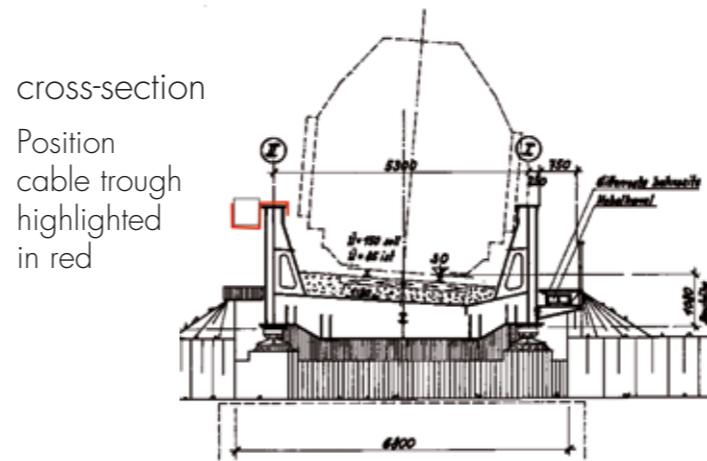

Overall height 180/300 mm

Hole distance 115 mm

Size 1
 180/300 mm

Size 2
 180/300 mm

Size 1 slim
 180 mm

Round Head Screw M12 Standard 100 mm

Other lengths on request.

Hole distance 170 mm

Hole distance 190 mm

Further solutions/
 hole distances on request.

INSTALLATION BACKPLATE

Positioning of round head screw can be done from both sides

FRIEDRICHSHAFEN

Initial situation

After the installation