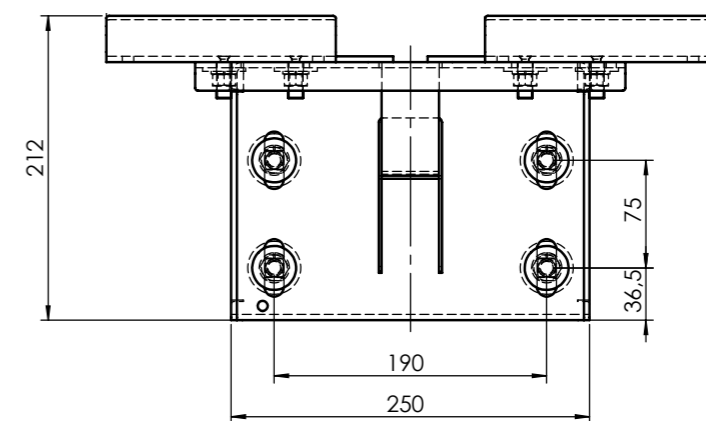

CASTIONI
KABELFÜHRUNGSSYSTEME

ARCOSYSTEM® FOR BRIDGES+WALLS

OUTHANGING SYSTEMS

STANDARD VARIATIONS

Overall height 180 mm
 ARCOSYSTEM® Size 1+2
 Hole distance 100 mm

Overall height 300 mm
 ARCOSYSTEM® Size 1+2
 Hole distance 110 mm

Overall height 180/300 mm

Hole distance 115 mm

Size 1
 180/300 mm

Size 2
 180/300 mm

Size 1 slim
 180 mm

Round Head Screw M12 Standard 100 mm

Other lengths on request.

Hole distance 170 mm

Hole distance 190 mm

Further solutions/
 hole distances on request.

INSTALLATION BACKPLATE

Positioning of round head screw can be done from both sides

FRIEDRICHSHAFEN

Initial situation

After the installation