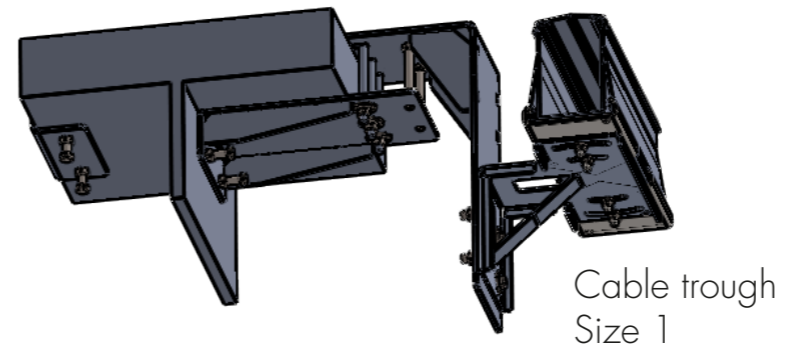

Overall height 180/300 mm

Hole distance 115 mm

Size 1
 180/300 mm

Size 2
 180/300 mm

Size 1 slim
 180 mm

Round Head Screw M12 Standard 100 mm

Other lengths on request.

Hole distance 170 mm

Hole distance 190 mm

Further solutions/
 hole distances on request.

INSTALLATION BACKPLATE

Positioning of round head screw can be done from both sides

FRIEDRICHSHAFEN

Initial situation

After the installation