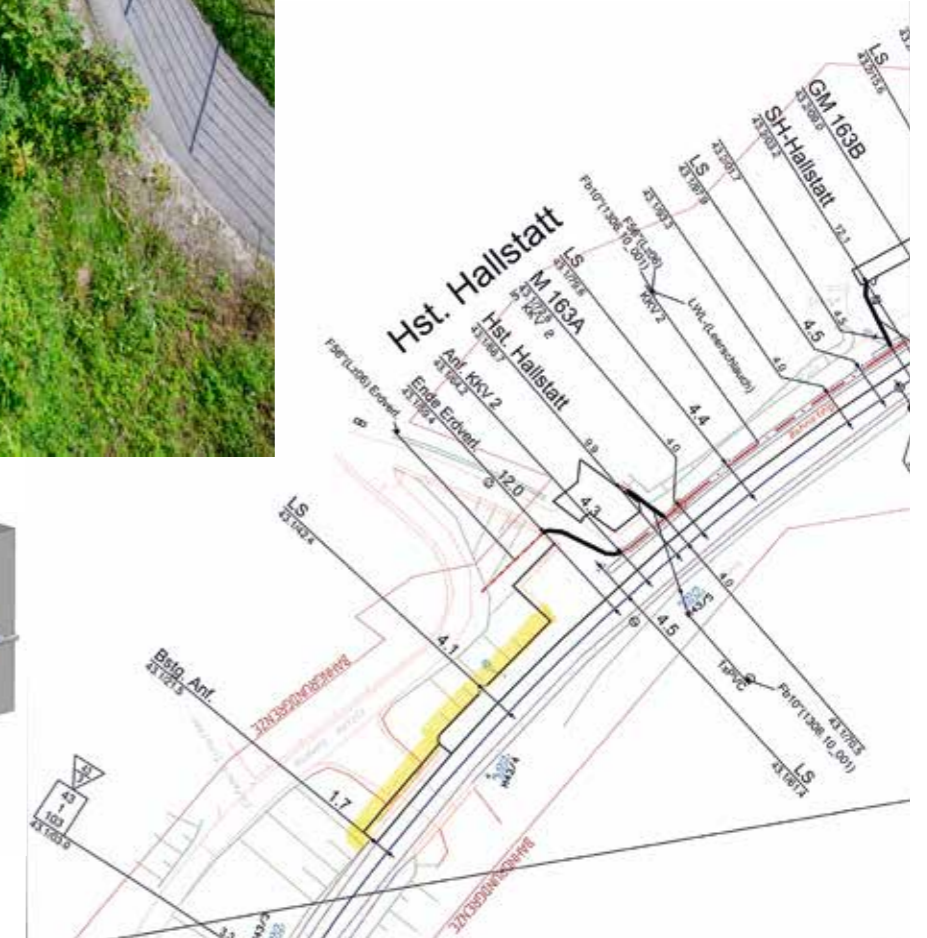

Hole distance 190 mm

Further solutions/
 hole distances on request.

INSTALLATION BACKPLATE

Positioning of round head screw can be done from both sides

FRIEDRICHSHAFEN

Initial situation

After the installation

T A U P L I T Z

Initial situation

After the installation

After the installation

KOCHHELSEEBAHN

Initial situation

After the installation

M U R N A U

Initial situation

After the installation

HALLSTATT

FRECKLEBEN

Initial situation

After the installation

GÖTTINGEN

BAD MITTERNDORF