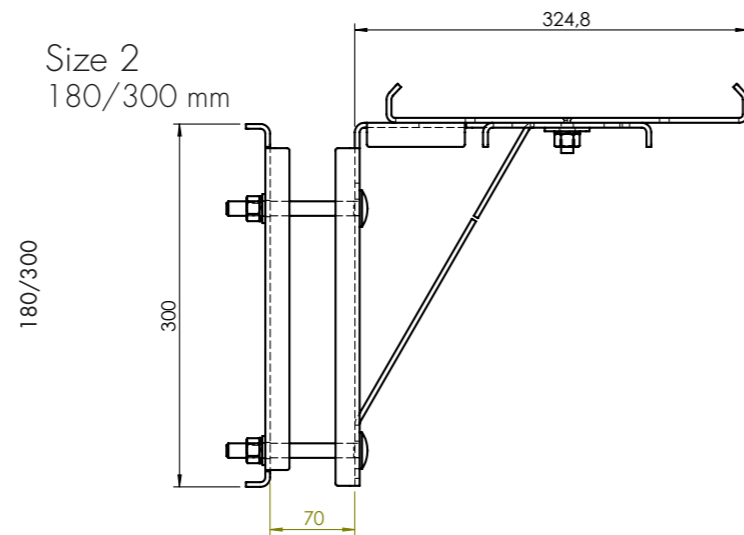

CASTIONI
KABELFÜHRUNGSSYSTEME

ARCOSYSTEM® FOR BRIDGES+WALLS

OUTHANGING SYSTEMS

STANDARD VARIATIONS

Overall height 180 mm
 ARCOSYSTEM® Size 1+2
 Hole distance 100 mm

Overall height 300 mm
 ARCOSYSTEM® Size 1+2
 Hole distance 110 mm

Overall height 180/300 mm

Hole distance 115 mm

Size 1
 180/300 mm

Size 2
 180/300 mm

Size 1 slim
 180 mm

Round Head Screw M12 Standard 100 mm

Other lengths on request.

Hole distance 170 mm

Hole distance 190 mm

Further solutions/
 hole distances on request.

INSTALLATION BACKPLATE

Positioning of round head screw can be done from both sides

FRIEDRICHSHAFEN

Initial situation

After the installation