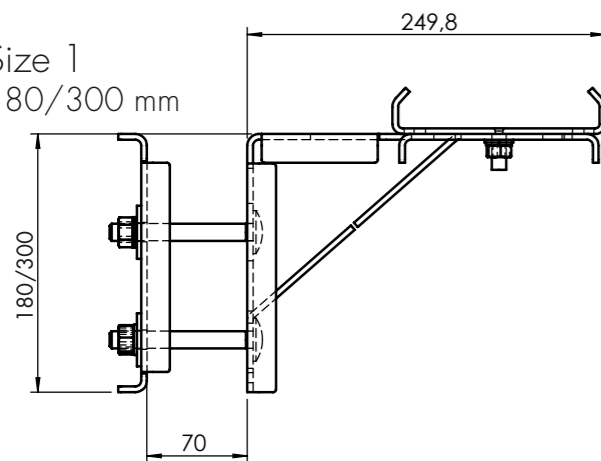

CASTIONI
KABELFÜHRUNGSSYSTEME

ARCOSYSTEM® FOR BRIDGES+WALLS

OUTHANGING SYSTEMS

STANDARD VARIATIONS

Overall height 180 mm
 ARCOSYSTEM® Size 1+2
 Hole distance 100 mm

Overall height 300 mm
 ARCOSYSTEM® Size 1+2
 Hole distance 110 mm

Overall height 180/300 mm

Hole distance 115 mm

Size 1
 180/300 mm

Size 2
 180/300 mm

Size 1 slim
 180 mm

Round Head Screw M12 Standard 100 mm

Other lengths on request.

Hole distance 170 mm

Hole distance 190 mm

Further solutions/
 hole distances on request.

INSTALLATION BACKPLATE

Positioning of round head screw can be done from both sides

FRIEDRICHSHAFEN

Initial situation

After the installation