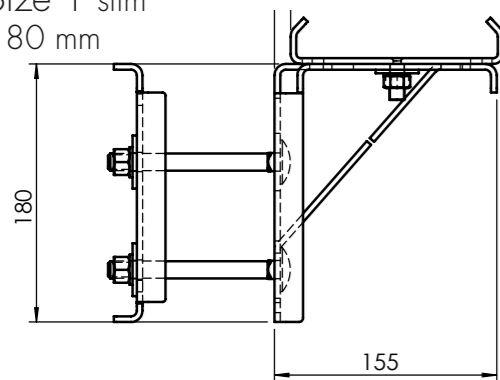

CASTIONI
KABELFÜHRUNGSSYSTEME

ARCOSYSTEM® FOR BRIDGES+WALLS

OUTHANGING SYSTEMS

STANDARD VARIATIONS

Overall height 180 mm
 ARCOSYSTEM® Size 1+2
 Hole distance 100 mm

Overall height 300 mm
 ARCOSYSTEM® Size 1+2
 Hole distance 110 mm

Overall height 180/300 mm

Hole distance 115 mm

Size 1
 180/300 mm

Size 2
 180/300 mm

Size 1 slim
 180 mm

Round Head Screw M12 Standard 100 mm

Other lengths on request.

Hole distance 170 mm

Hole distance 190 mm

Further solutions/
 hole distances on request.

INSTALLATION BACKPLATE

Positioning of round head screw can be done from both sides

FRIEDRICHSHAFEN

Initial situation

After the installation