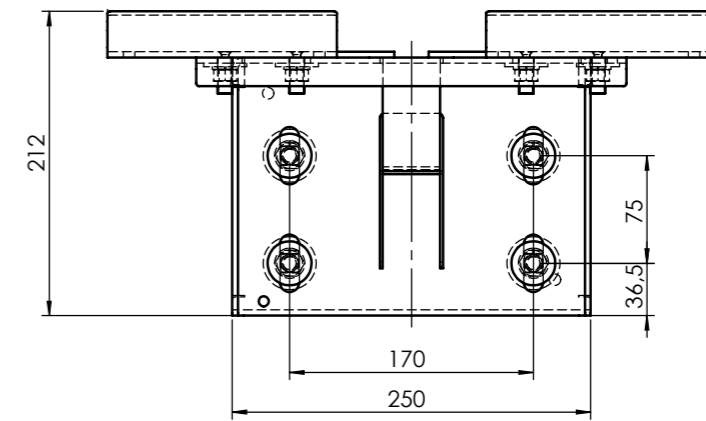

CASTIONI
KABELFÜHRUNGSSYSTEME

ARCOSYSTEM® FOR BRIDGES+WALLS

OUTHANGING SYSTEMS

STANDARD VARIATIONS

Overall height 180 mm
 ARCOSYSTEM® Size 1+2
 Hole distance 100 mm

Overall height 300 mm
 ARCOSYSTEM® Size 1+2
 Hole distance 110 mm

Overall height 180/300 mm

Hole distance 115 mm

Size 1
 180/300 mm

Size 2
 180/300 mm

Size 1 slim
 180 mm

Round Head Screw M12 Standard 100 mm

Other lengths on request.

Hole distance 170 mm

Hole distance 190 mm

Further solutions/
 hole distances on request.

INSTALLATION BACKPLATE

Positioning of round head screw can be done from both sides

FRIEDRICHSHAFEN

Initial situation

After the installation