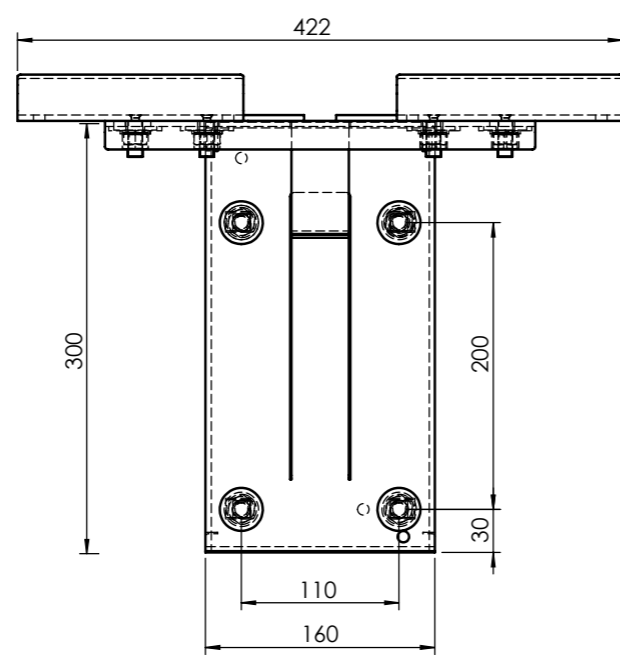

CASTIONI
KABELFÜHRUNGSSYSTEME

ARCOSYSTEM® FOR BRIDGES+WALLS

OUTHANGING SYSTEMS

STANDARD VARIATIONS

Overall height 180 mm
 ARCOSYSTEM® Size 1+2
 Hole distance 100 mm

Overall height 300 mm
 ARCOSYSTEM® Size 1+2
 Hole distance 110 mm

Overall height 180/300 mm

Hole distance 115 mm

Size 1
 180/300 mm

Size 2
 180/300 mm

Size 1 slim
 180 mm

Round Head Screw M12 Standard 100 mm

Other lengths on request.

Hole distance 170 mm

Hole distance 190 mm

Further solutions/
 hole distances on request.

INSTALLATION BACKPLATE

Positioning of round head screw can be done from both sides

FRIEDRICHSHAFEN

Initial situation

After the installation