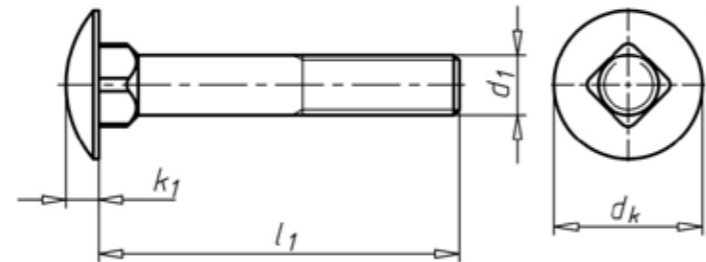

CASTIONI
KABELFÜHRUNGSSYSTEME

ARCOSYSTEM® FOR BRIDGES+WALLS

OUTHANGING SYSTEMS

STANDARD VARIATIONS

Overall height 180 mm
 ARCOSYSTEM® Size 1+2
 Hole distance 100 mm

Overall height 300 mm
 ARCOSYSTEM® Size 1+2
 Hole distance 110 mm

Overall height 180/300 mm

Hole distance 115 mm

Size 1
 180/300 mm

Size 2
 180/300 mm

Size 1 slim
 180 mm

Round Head Screw M12 Standard 100 mm

Other lengths on request.

Hole distance 170 mm

Hole distance 190 mm

Further solutions/
 hole distances on request.

INSTALLATION BACKPLATE

Positioning of round head screw can be done from both sides

FRIEDRICHSHAFEN

Initial situation

After the installation